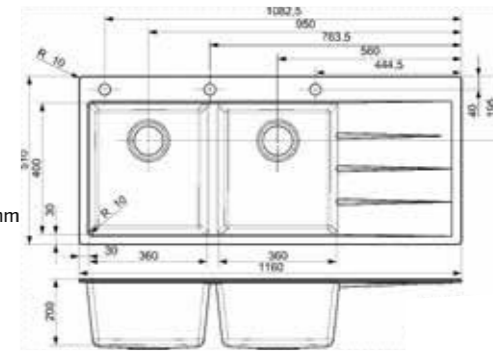

BLACK SILVERY
R33739

CAFFE SILVERY
R33746

GREY SILVERY
R33760

PURE WHITE
R33777