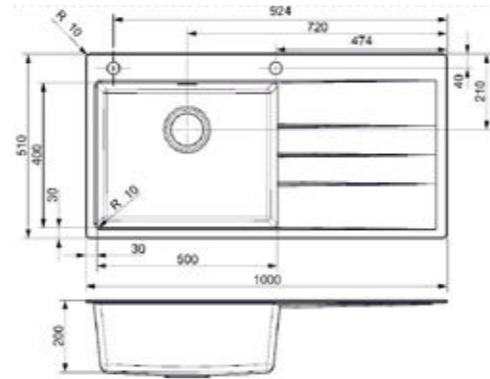

BLACK SILVERY
R33586

CAFFE SILVERY
R33593

GREY SILVERY
R33616

PURE WHITE
R33623