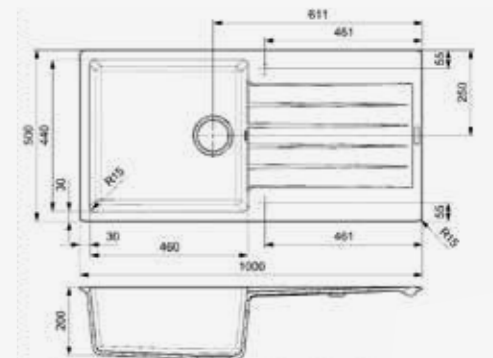

BLACK SILVERY
R31254

CAFFE SILVERY
R31278

GREY SILVERY
R31261

PURE WHITE
R31247