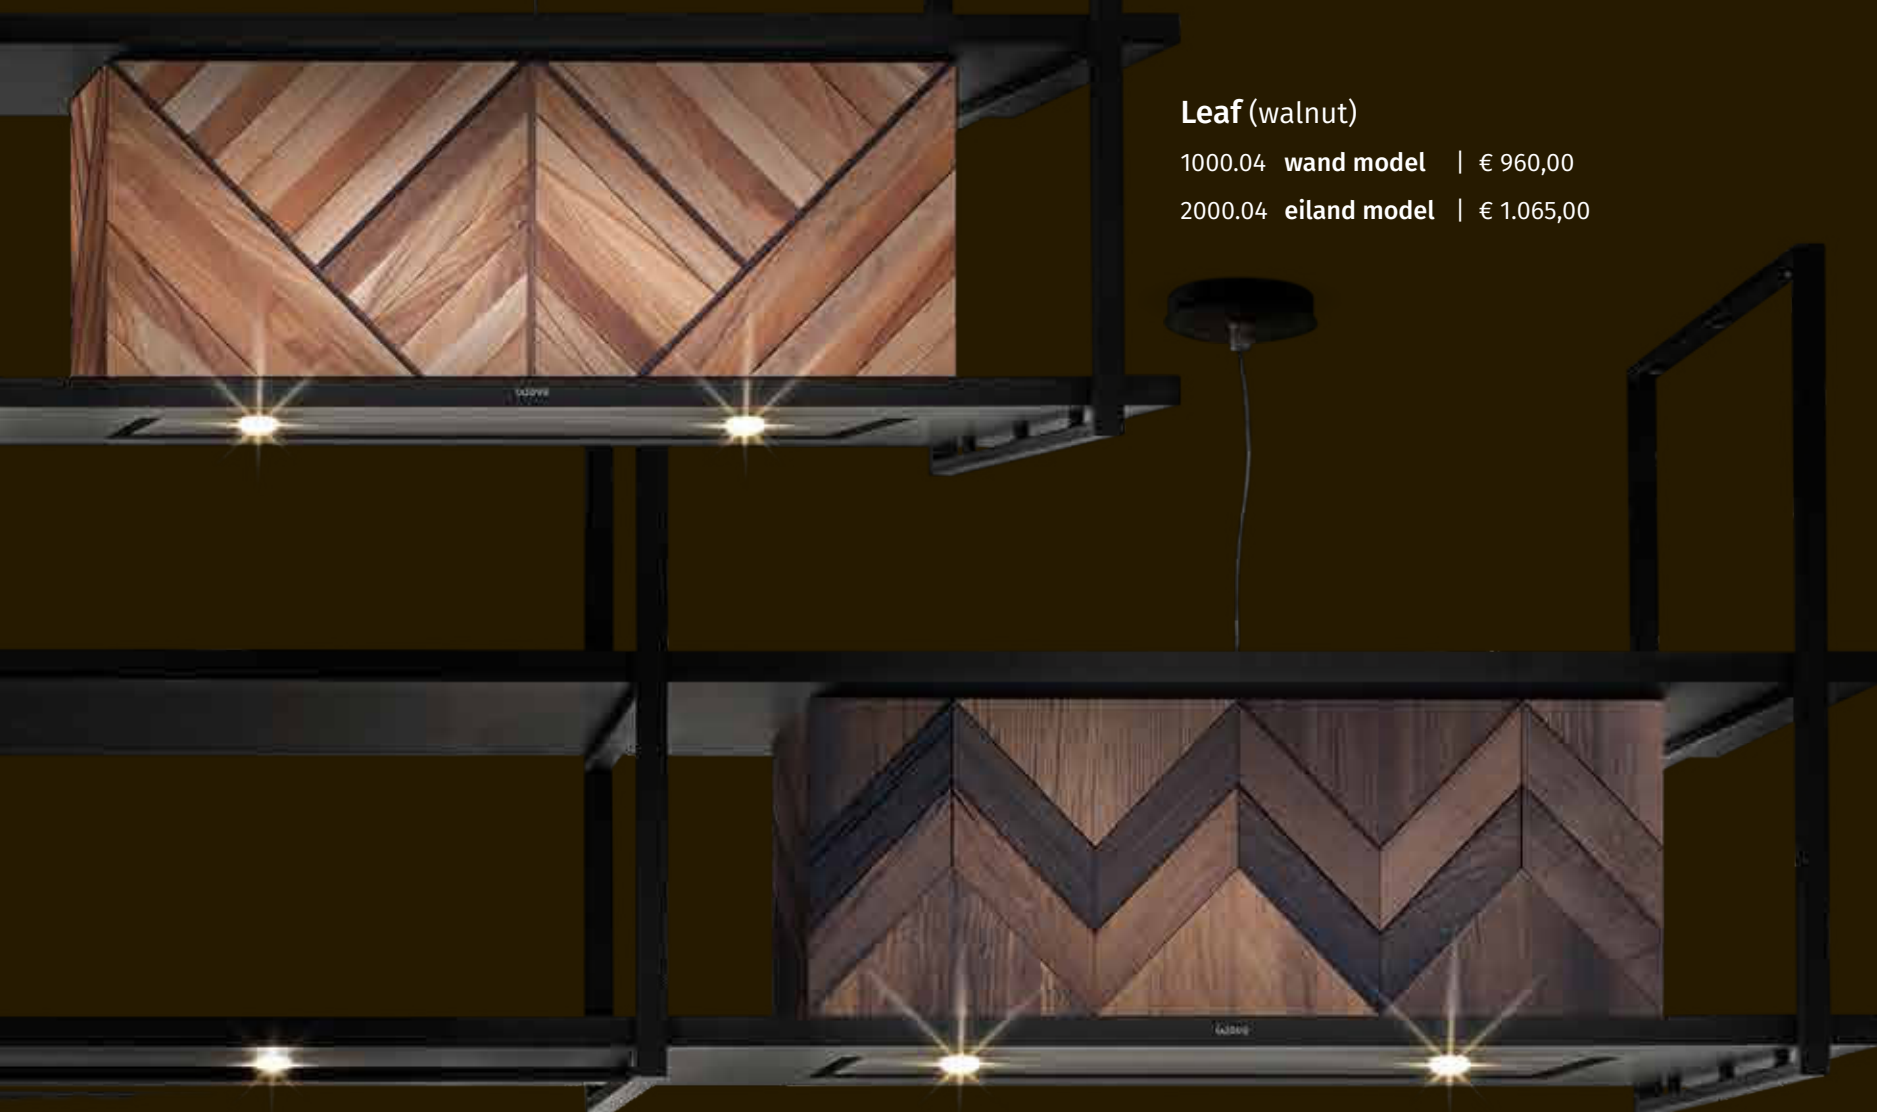

Leaf (walnut)

1000.04 wand model | € 960,00

2000.04 eiland model | € 1.065,00

Clue (bog oak)

1000.01 wand model | € 960,00

2000.01 eiland model | € 1.065,00