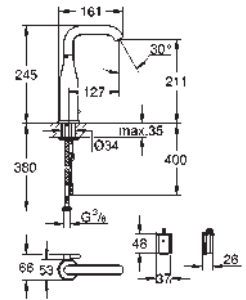

GROHE ESSENCE E

Référence Finition Prix rec. (€) sans TVA

36 444 000 chromé 830,87

Essence E
Robinet infrarouge pour lavabo 1/2"
avec mitigeur et limiteur de température ajustable
avec capteur infrarouge pour la communication bidirectionnelle pour monitoring, configuration et entretien
avec transfo 100-230 V AC, 50-60 Hz, 6 V DC
 finition GROHE Long-Life
zone de rotation réglable: 0° / 150° / 360°
GROHE Water Saving technologie d'économie d'eau
débit maximal (à 3 bar) : 5 l/min
flexible(s) de raccordement souple(s)
clapets anti-retour
filtres intégrés
avec électrovanne magnétique
GROHE FastFixation
7 préprogrammations:
rinçage automatique
désinfection thermique
mode de nettoyage
fonctions additionnelles et réglage précis via télécommande 36 407 001
marquage de conformité CE
classe de bruit I conforme à DIN 4109
protection robinetterie de type IP 59K
pression minimale recommandée 1.0 bar

36 445 000 chromé 795,51
36 445 DC0 supersteel 1 034,17
36 445 GLO cool sunrise 1 113,71
36 445 GN0 brushed cool sunrise 1 193,26
36 445 DA0 warm sunset 1 113,71
36 445 DL0 brushed warm sunset 1 193,26
36 445 A00 hard graphite 1 113,71
36 445 AL0 brushed hard graphite 1 193,26