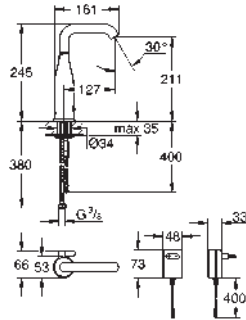

GROHE ESSENCE E

Référence Finition Prix rec. (€) sans TVA

36 444 000 chromé 830,87

Essence E
Robinet infrarouge pour lavabo 1/2"
avec mitigeur et limiteur de température ajustable
avec capteur infrarouge pour la communication bidirectionnelle pour monitoring, configuration et entretien
avec transfo 100-230 V AC, 50-60 Hz, 6 V DC
 finition GROHE Long-Life
zone de rotation réglable: 0° / 150° / 360°
GROHE Water Saving technologie d'économie d'eau
débit maximal (à 3 bar) : 5 l/min
flexible(s) de raccordement souple(s)
clapets anti-retour
filtres intégrés
avec électrovanne magnétique
GROHE FastFixation
7 préprogrammations:
rinçage automatique
désinfection thermique
mode de nettoyage
fonctions additionnelles et réglage précis via télécommande 36 407 001
marquage de conformité CE
classe de bruit I conforme à DIN 4109
protection robinetterie de type IP 59K
pression minimale recommandée 1.0 bar

36 445 000 chromé 795,51
36 445 DC0 supersteel 1 034,17
36 445 GLO cool sunrise 1 113,71
36 445 GN0 brushed cool sunrise 1 193,26
36 445 DA0 warm sunset 1 113,71
36 445 DL0 brushed warm sunset 1 193,26
36 445 A00 hard graphite 1 113,71
36 445 AL0 brushed hard graphite 1 193,26

Essence E
Robinet infrarouge pour lavabo 1/2"
avec mitigeur et limiteur de température ajustable
avec capteur infrarouge pour la communication bidirectionnelle pour monitoring, configuration et entretien
pile lithium 6V, type CR-P2
durée de vie de la batterie: approx. 7 ans (150 utilisations/jour)
 finition GROHE Long-Life
GROHE Water Saving technologie d'économie d'eau
débit maximal (à 3 bar) : 5 l/min
zone de rotation réglable: 0° / 150° / 360°
Jet laminaire
flexible(s) de raccordement souple(s)
clapets anti-retour
filtres intégrés
avec électrovanne magnétique
batterie externe
GROHE FastFixation
voyant indicateur pile déchargée
7 préprogrammations:
rinçage automatique
désinfection thermique
mode de nettoyage
fonctions additionnelles et réglage précis via télécommande 36 407 001
marquage de conformité CE
classe de bruit I conforme à DIN 4109
protection robinetterie de type IP 59K
pression minimale recommandée 1.0 bar