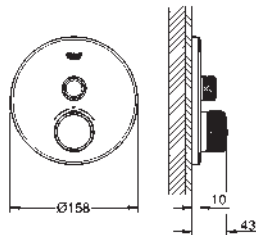

Grohtherm SmartControl
Thermostatique pour installation encastrée 1 sortie
à combiner impérativement avec :
GROHE Rapido SmartBox 35 604
Rosace murale en métal avec **GROHE FastFixation**,
ajustable rétroactivement de 6°
finition **GROHE Long-Life**
1 Bouton poussoir **SmartControl** pour ON-OFF, tourner pour l'ajustement du débit GROHE Water Saving au débit maximum pictogrammes échangeables
GROHE TurboStat Régulation thermostatique quasi-instantanée
GROHE ProGrip avec surface moletée
GROHE SafeStop : butée à 38°C
GROHE SafeStop Plus limiteur optionnel température à 43°C ou 46°C
clapets anti-retour et filtres intégrés certifié BELGAQUA
Attention : livré sans corps d'encastrement
débit :
sortie A = 34 l/min
sortie B/C = 29 l/min

35 604 000 92,22
GROHE Rapido SmartBox corps encastré universel
édition professionnelle