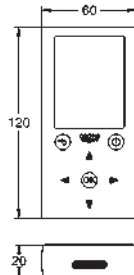

36 407 001

232,61

Télécommande

Pour tous les produits infra-rouge GROHE (one eye) à partir de 06/2015 et GROHE Blue Home jusqu'à 12/2018

monitoring

Données de consommation et d'utilisation

Cycles de désinfection thermique (robinets infrarouges)

Cycles de chasse d'eau automatique (robinets infrarouges)

Cycles de mode de nettoyage (GROHE Blue Home)

Capacité du filtre et de la bouteille de CO₂ (GROHE Blue Home)

configuration

Mode nettoyage on/off

Désinfection thermique (robinets infrarouges)

plage de détection

Arrêt retardé (robinets infrarouges)

Chasse d'eau automatique (robinets infrarouges)

Capacité du filtre (GROHE Blue Home)

service

Sauvegarde et envoi du profile produit

reset des réglage sur les paramétrage d'usine

Détails de service

Mode démo

Codes erreur (GROHE Blue Home)

3 x 1.5 V DC (AAA)