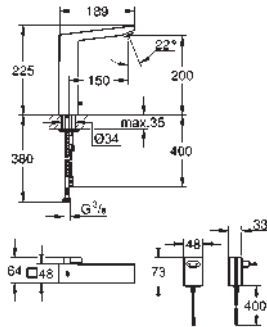

Référence Finition Prix rec. (€) sans TVA

36 440 000 chromé 1 025,32

Eurocube E
Robinet infrarouge pour lavabo 1/2"
avec mitigeur et limiteur de température ajustable
avec capteur infrarouge pour la communication bidirectionnelle pour monitoring, configuration et entretien
avec transfo 100-230 V AC, 50-60 Hz, 6 V DC
finition **GROHE Long-Life**
GROHE Water Saving technologie d'économie d'eau
débit maximal (à 3 bar) : 5 l/min
Jet laminaire
flexible(s) de raccordement souple(s)
clapets anti-retour
filtres intégrés
avec électrovanne magnétique
GROHE FastFixation
7 préprogrammations:
rinçage automatique
désinfection thermique
mode de nettoyage
fonctions additionnelles et réglage précis via télécommande 36 407 001
marquage de conformité CE
classe de bruit I conforme à DIN 4109
protection robinetterie de type IP 59K
pression minimale recommandée 1.0 bar