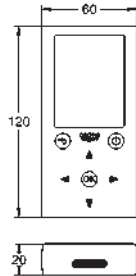

GROHE EUROCUBE E

Référence Finition Prix rec. (€) sans TVA

36 407 001 232,61