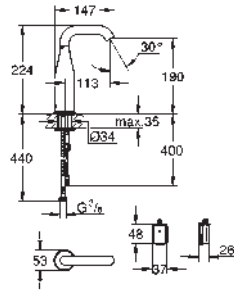

36 446 000

chromé

742,48

Essence E

Robinet électronique infrarouge sans mitigeur

avec capteur infrarouge pour la communication bidirectionnelle pour monitoring, configuration et entretien pour eau froide ou prémitigée

pile lithium 6V, type CR-P2

durée de vie de la batterie: approx. 7 ans (150 utilisations/jour)

finition **GROHE Long-Life**

GROHE Water Saving technologie d'économie d'eau

débit maximal (à 3 bar) : 5 l/min

zone de rotation réglable: 0° / 150° / 360°

Jet laminaire

flexible de raccordement souple

filtre(s) intégré(s)

avec électrovanne magnétique

batterie externe

GROHE FastFixation

voyant indicateur pile déchargée

7 préprogrammations:

rinçage automatique

désinfection thermique

mode de nettoyage

fonctions additionnelles et réglage précis via télécommande 36 407 001

marquage de conformité CE

classe de bruit I conforme à DIN 4109

protection robinetterie de type IP 59K

pression minimale recommandée 1.0 bar