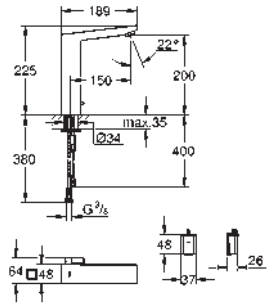

36 441 000 chromé 989,97
36 441 DC0 supersteel 1 286,96
36 441 AL0 brushed hard graphite 1 484,95

Eurocube E
Robinet infrarouge pour lavabo 1/2"
avec mitigeur et limiteur de température ajustable
avec capteur infrarouge pour la communication bidirectionnelle pour monitoring, configuration et entretien
pile lithium 6V, type CR-P2
durée de vie de la batterie: approx. 7 ans (150 utilisations/jour)
finition **GROHE Long-Life**
GROHE Water Saving technologie d'économie d'eau
débit maximal (à 3 bar) : 5 l/min
Jet laminaire
flexible(s) de raccordement souple(s)
clapets anti-retour
filtres intégrés
avec électrovanne magnétique
batterie externe
GROHE FastFixation
voyant indicateur pile déchargée
7 préprogrammations:
rinçage automatique
désinfection thermique
mode de nettoyage
fonctions additionnelles et réglage précis via télécommande 36 407 001
marquage de conformité CE
classe de bruit I conforme à DIN 4109
protection robinetterie de type IP 59K
pression minimale recommandée 1.0 bar
GROHE Water Saving technologie d'économie d'eau
débit maximal (à 3 bar) : 5 l/min
Jet laminaire