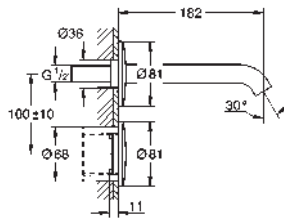

36 447 000

chromé

1 053,61

Essence E

Robinet infrarouge mural pour lavabo sans mitigeur

avec capteur infrarouge pour la communication bidirectionnelle pour monitoring, configuration et entretien pour eau froide ou prémitigée

avec transfo 100-230 V AC, 50-60 Hz, 6 V DC

GROHE Water Saving technologie d'économie d'eau

débit maximal (à 3 bar) : 5 l/min

7 préprogrammations:

rinçage automatique

désinfection thermique

mode de nettoyage

fonctions additionnelles et réglage précis via télécommande 36 407 001

set de finition

Pour utilisation avec Rapid SL 38 748 002 ou set à encastrer 36 264 001

marquage de conformité CE

classe de bruit I conforme à DIN 4109

pression minimale recommandée 1.0 bar

36 264 001

247,49

Boîte de dérivation pour robinetterie murale électronique à infrarouge sans mitigeur