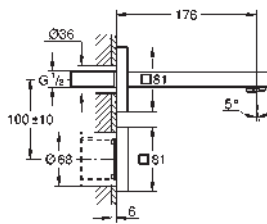

36 442 000 chromé 1 113,71

Eurocube E
Robinet infrarouge mural pour lavabo
sans mitigeur
avec capteur infrarouge pour la communication bidirectionnelle pour monitoring, configuration et entretien
pour eau froide ou prémitigée
avec transfo 100-230 V AC, 50-60 Hz, 6 V DC
GROHE Water Saving technologie d'économie d'eau
débit maximal (à 3 bar) : 5 l/min
Jet laminaire
7 préprogrammations:
rinçage automatique
désinfection thermique
mode de nettoyage
fonctions additionnelles et réglage précis via télécommande 36 407 001
set de finition
Pour utilisation avec Rapid SL 38 748 002 ou set à encastrer 36 264 001
marquage de conformité CE
classe de bruit I conforme à DIN 4109
pression minimale recommandée 1.0 bar